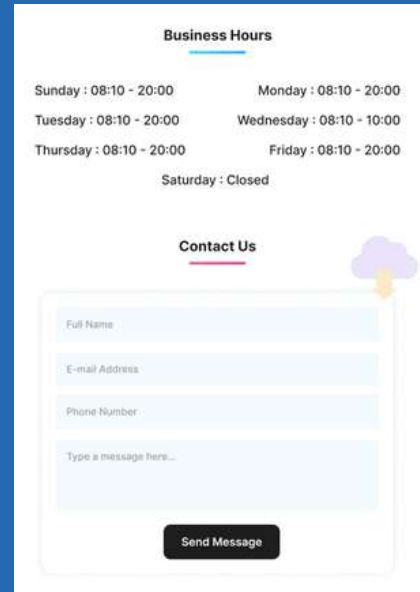

Share all of your Information!

What you can Share?

1. Contact Information
   - Maps
   - Testimonials
   - Enquiry Form
   - Social Media Links
   - Products
   - Services
   - Gallery
   - Appointments
   - Instagram Feed
   - Blogs
   - Files
   - Add to Contact Button
   - Business Description
   - Unlimited Custom Links
2. + Future Updates